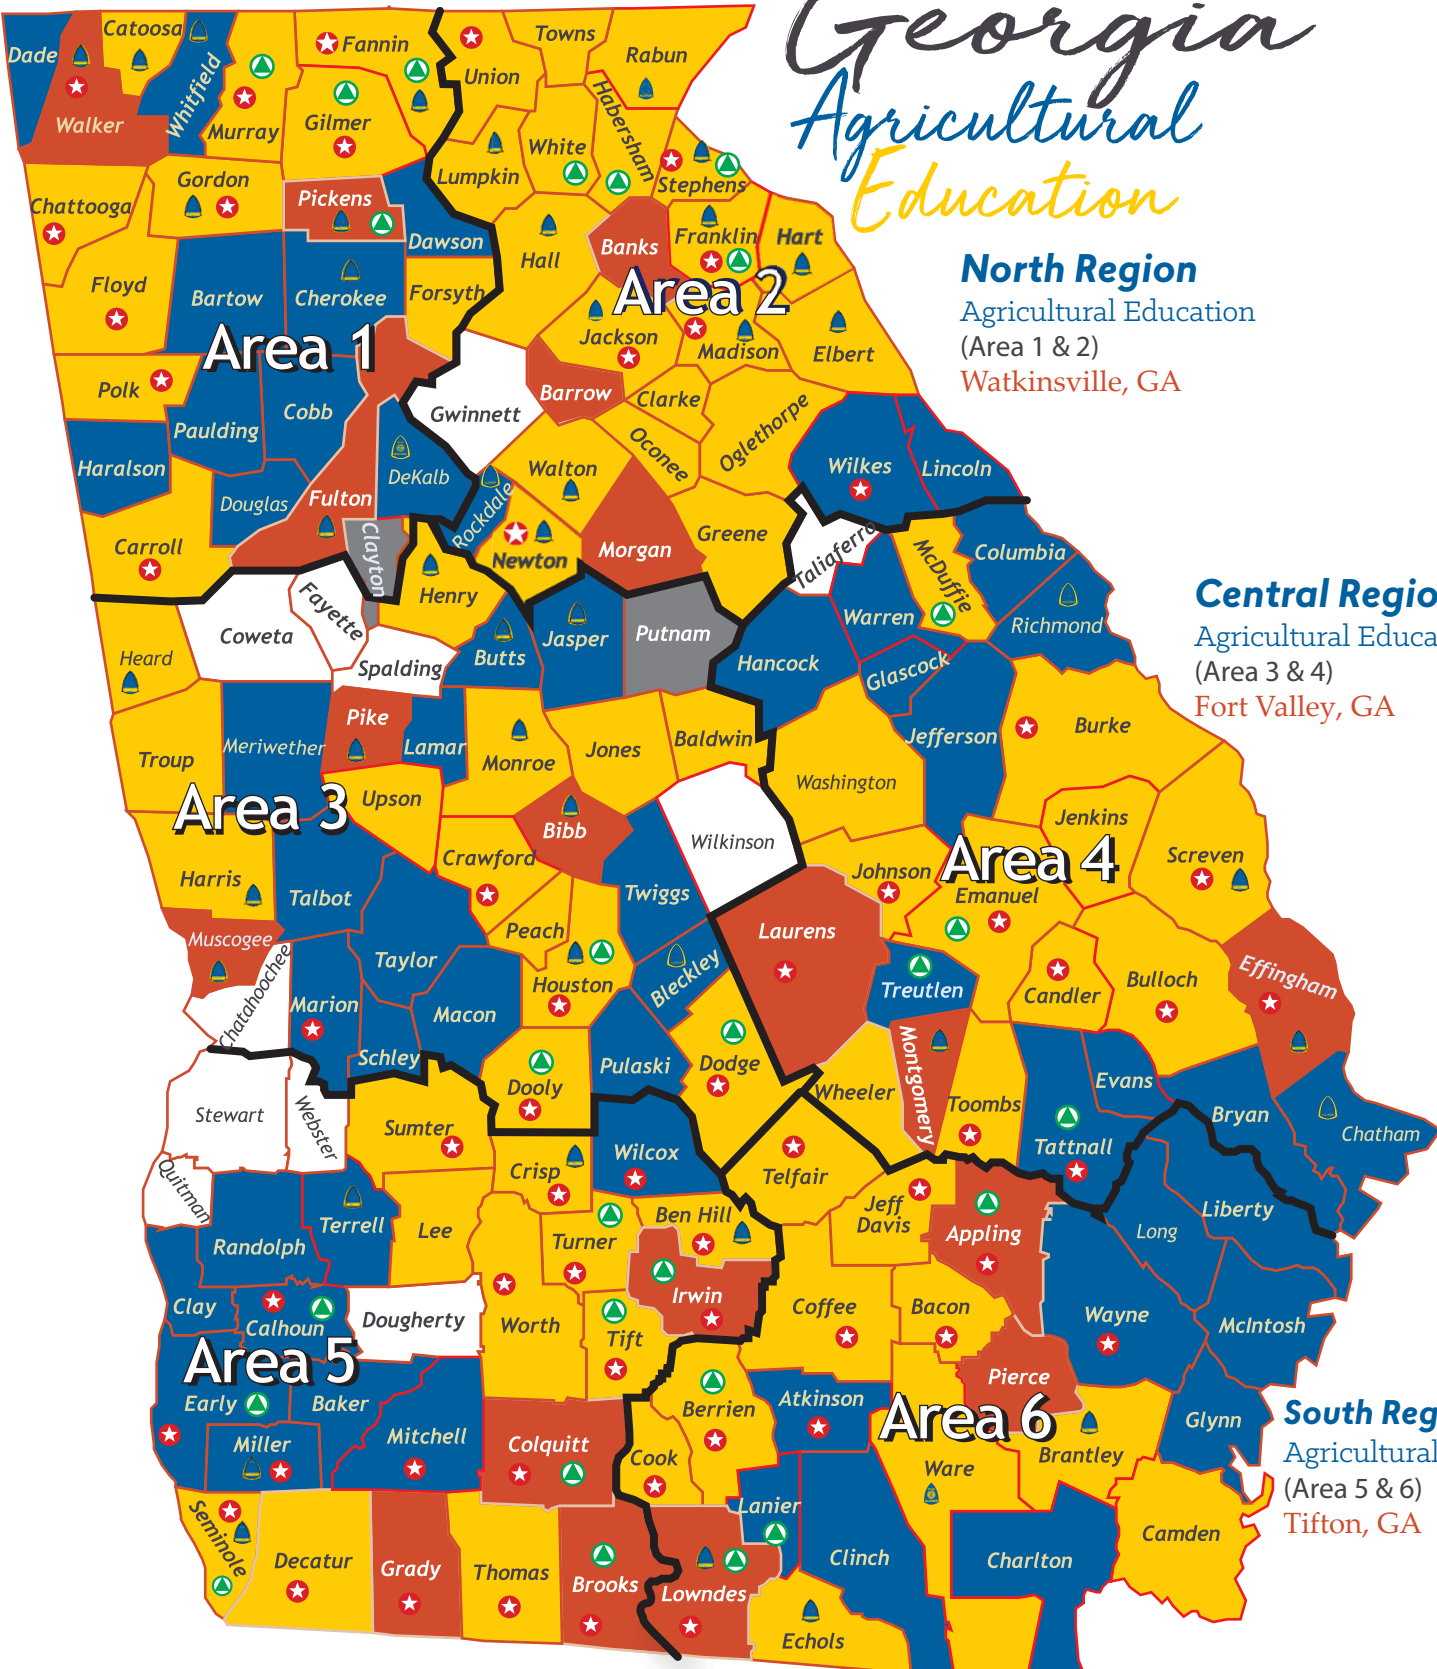

Georgia Agricultural Education

North Region
Agricultural Education
(Area 1 & 2)
Watkinsville, GA

Central Region
Agricultural Education
(Area 3 & 4)
Fort Valley, GA

South Region
Agricultural Education
(Area 5 & 6)
Tifton, GA

- Counties with High School Agricultural Education Programs
- Counties with High School and Middle School Agricultural Education Programs
- Counties with High School and Elementary School Agricultural Education Programs
- Counties with Elementary School Agricultural Education Programs
- Counties with Food Processing Centers (Canning Plants)
- Counties with Young Farmer Agricultural Education Programs
- Counties with active FFA Alumni Affiliate