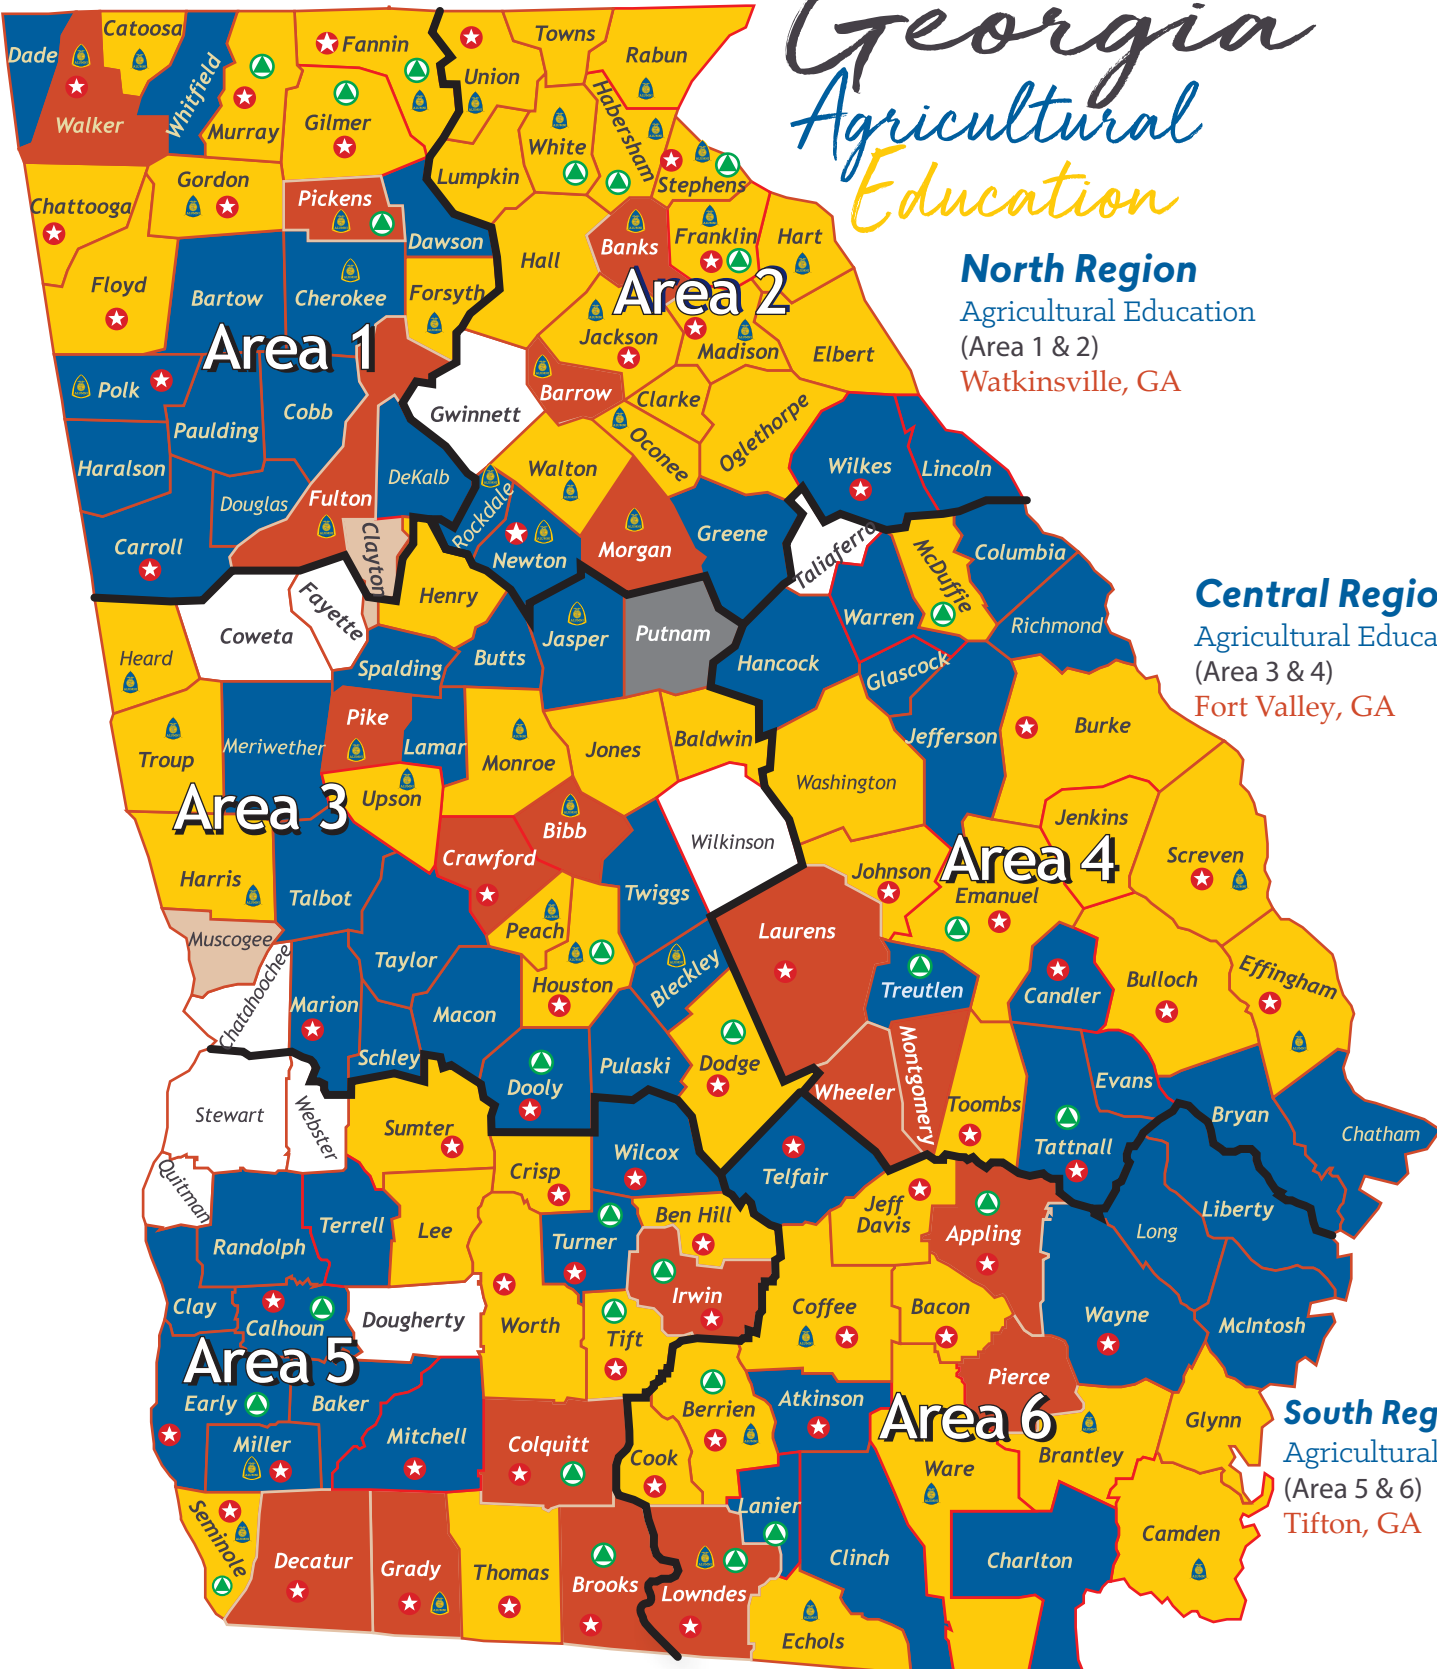

Georgia Agricultural Education

North Region
Agricultural Education
(Area 1 & 2)
Watkinsville, GA

Central Region
Agricultural Education
(Area 3 & 4)
Fort Valley, GA

South Region
Agricultural Education
(Area 5 & 6)
Tifton, GA

- Counties with High School Agricultural Education Programs
- Counties with High School and Middle School Agricultural Education Programs
- Counties with High School, Middle School and Elementary School Agricultural Education Programs
- Counties with High School and Elementary School Agricultural Education Programs
- Counties with Elementary School Agricultural Education Programs
- Counties with Food Processing Centers (Canning Plants)
- Counties with Young Farmer Agricultural Education Programs
- Counties with active FFA Alumni Affiliate