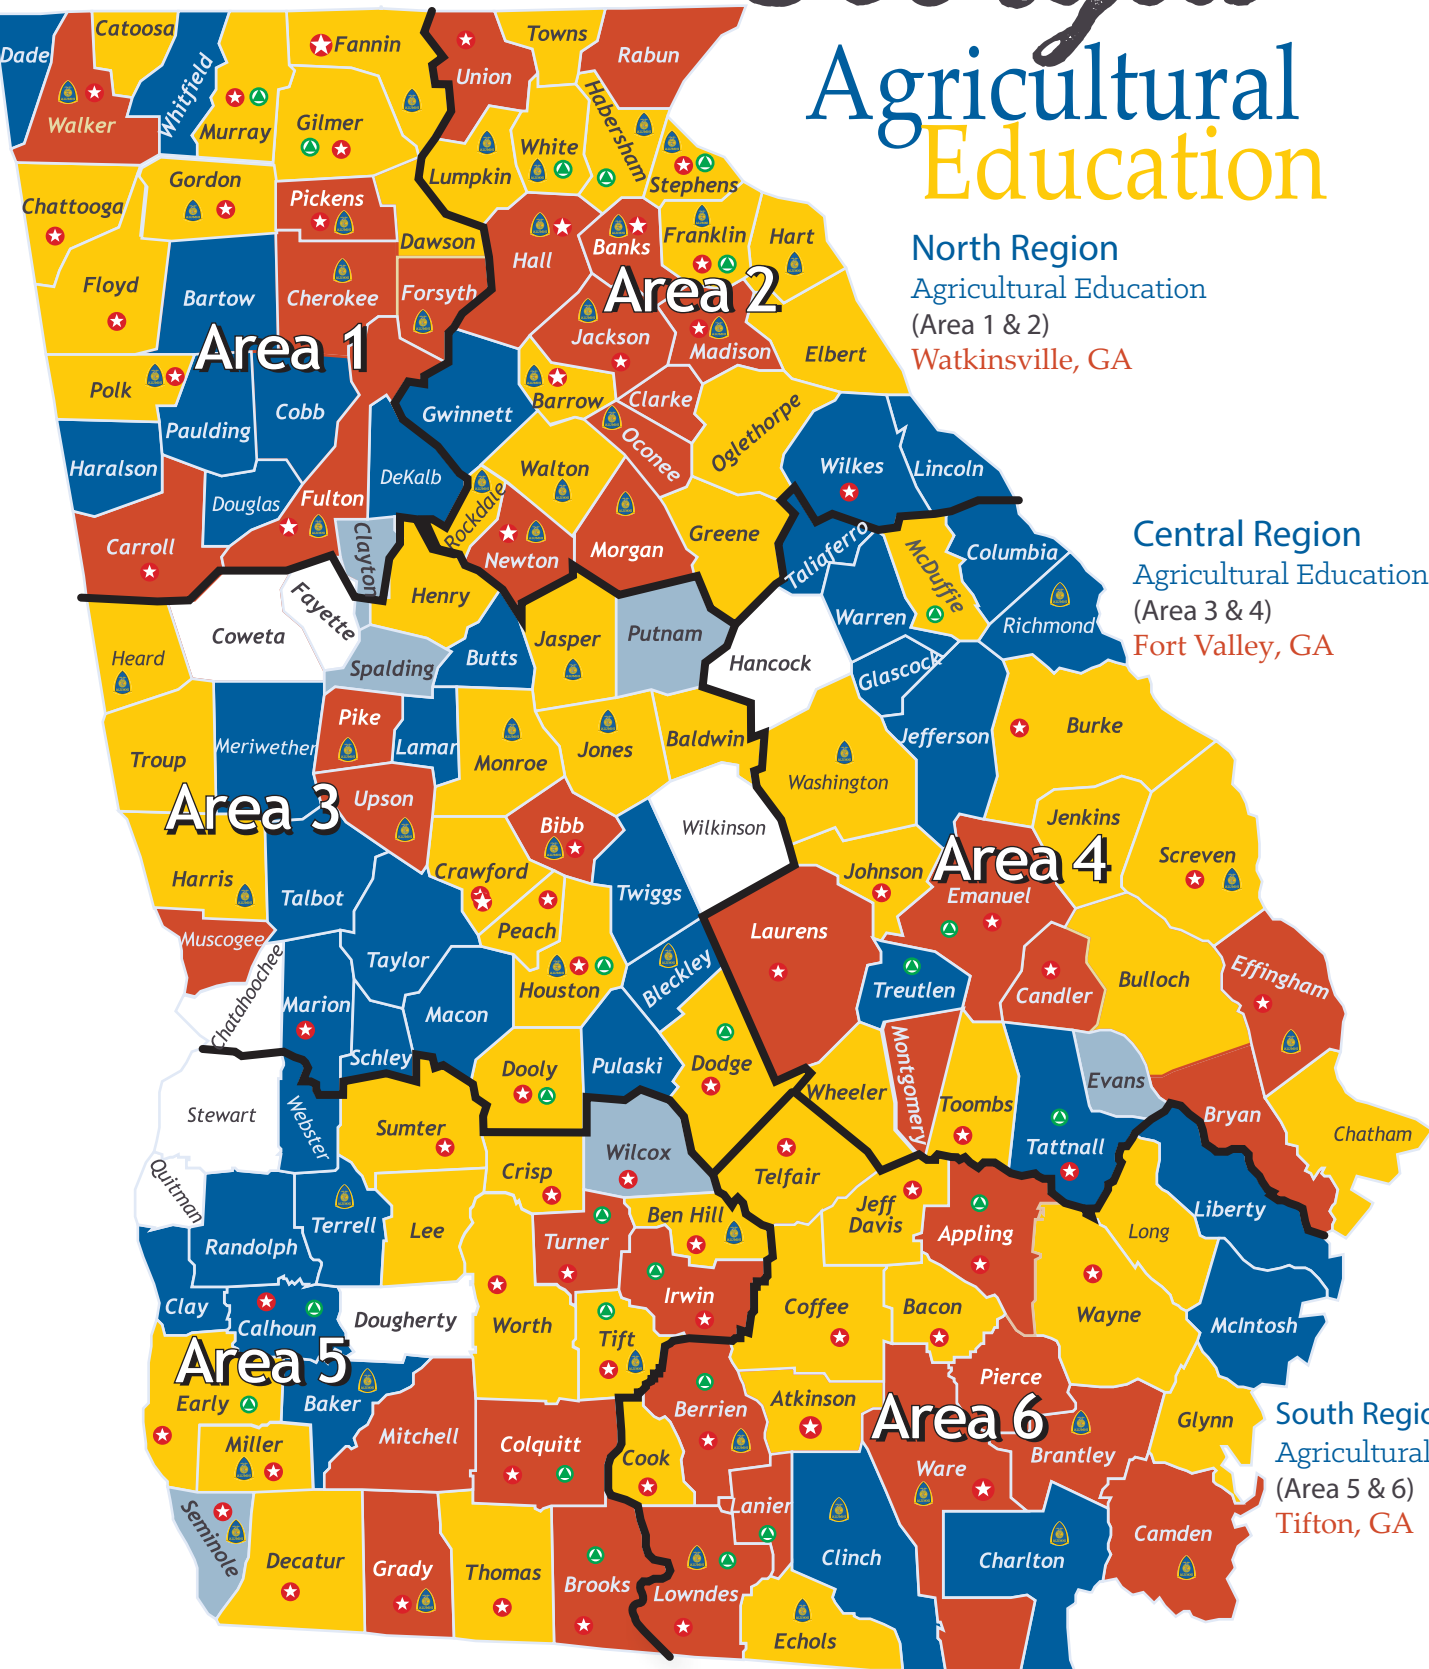

2024-2025 Georgia

Agricultural Education

North Region
 Agricultural Education
 (Area 1 & 2)
 Watkinsville, GA

Central Region
 Agricultural Education
 (Area 3 & 4)
 Fort Valley, GA

South Region
 Agricultural Education
 (Area 5 & 6)
 Tifton, GA

Area 1

Area 2

Area 3

Area 4

Area 5

Area 6

- Counties with High School Agricultural Education Programs
- Counties with High School and Middle School Agricultural Education Programs
- Counties with High School, Middle School and Elementary School Agricultural Education Programs
- Counties with High School and Elementary School Agricultural Education Programs
- Counties with Elementary School Agricultural Education Programs
- ▲ Counties with Food Processing Centers (Canning Plants)
- ★ Counties with Young Farmer Agricultural Education Programs
- ▲ Counties with active FFA Alumni Affiliate